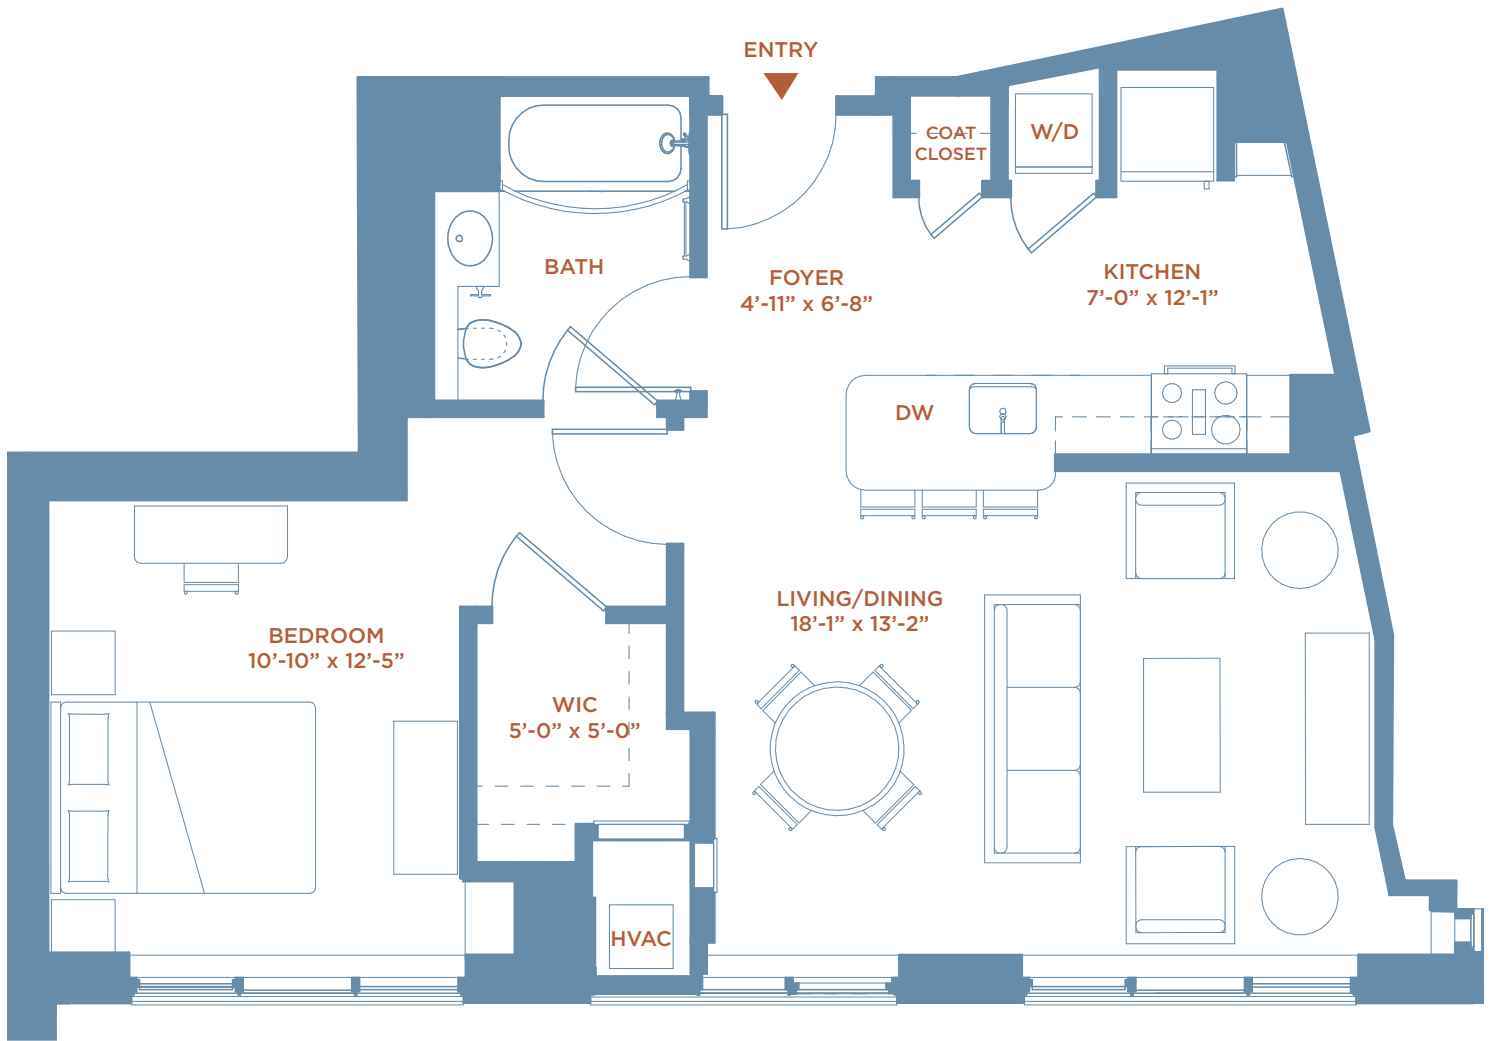

# APARTMENT 2110

1 BR, 1 BA • 737 SQ. FT.

ONE  
THEATER  
SQUARE  
LUXURY APARTMENTS

Apartment: \_\_\_\_\_ Rent: \_\_\_\_\_

[OneTheaterSquare.com](http://OneTheaterSquare.com) • 973.210.7242

2 Center Street, Newark, NJ 07102

Dimensions, features and specifications are approximate and subject to field variation, as well as change without notice.