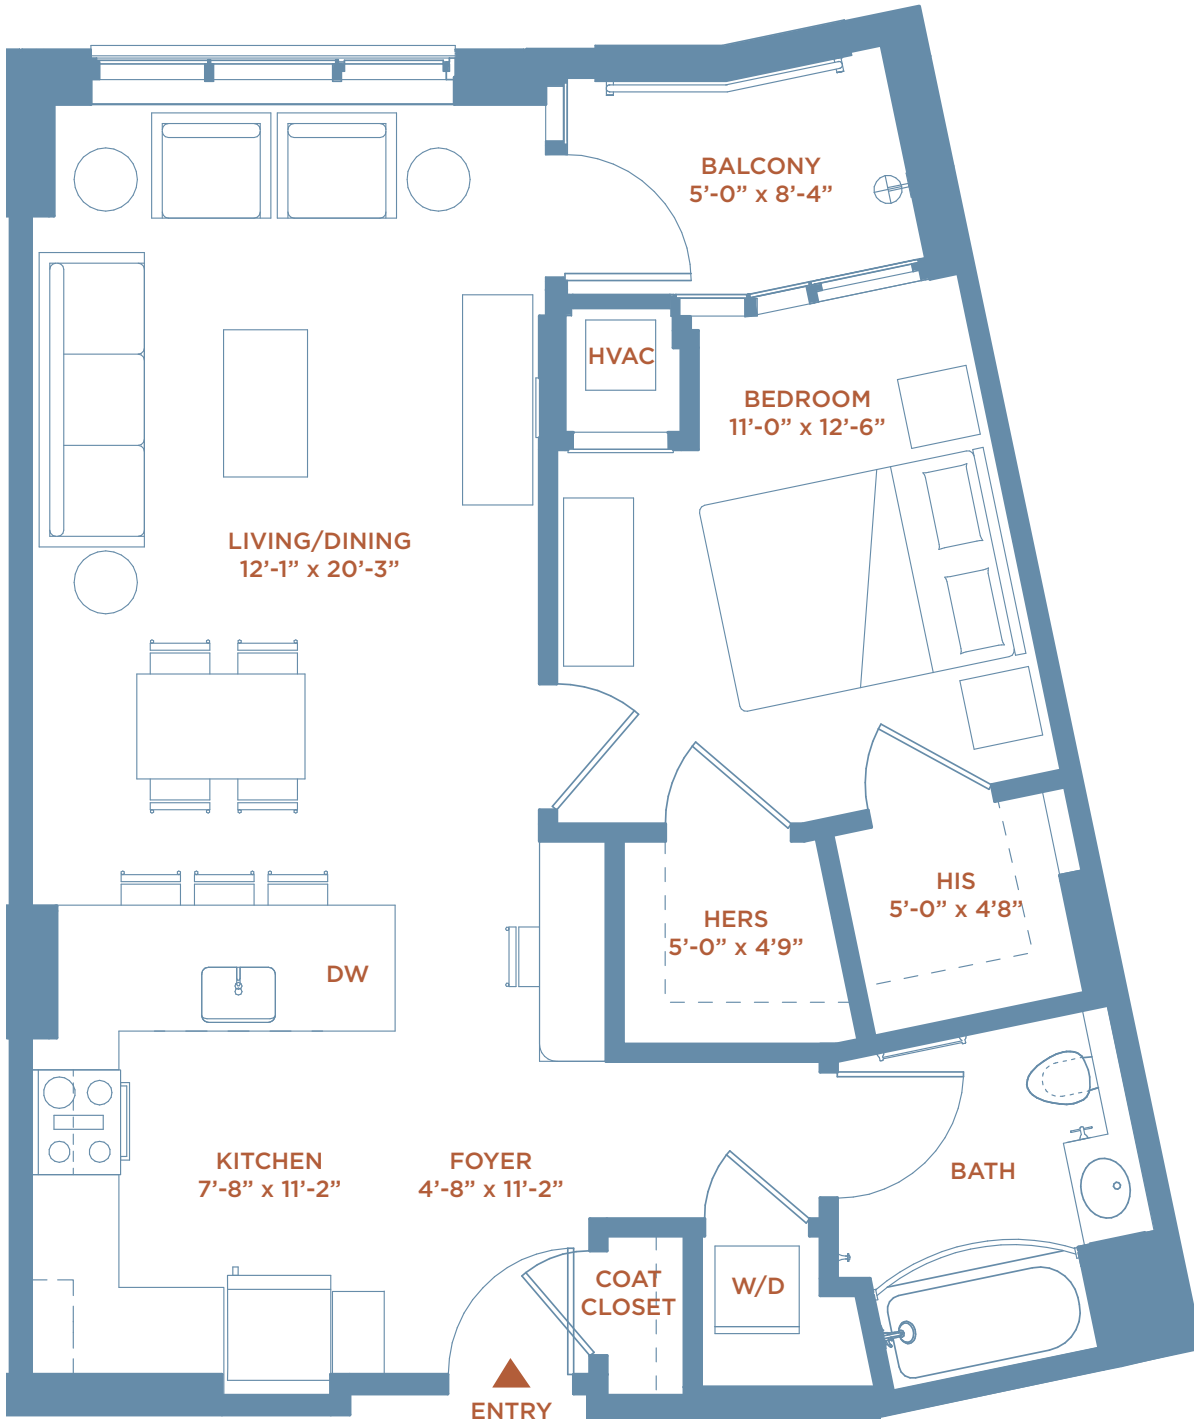

APARTMENT 209

1 BR, 1 BA • 744 SQ. FT.

ONE
THEATER
SQUARE
LUXURY APARTMENTS

Apartment: _____ Rent: _____

OneTheaterSquare.com • 973.210.7242

2 Center Street, Newark, NJ 07102

Dimensions, features and specifications are approximate and subject to field variation, as well as change without notice.