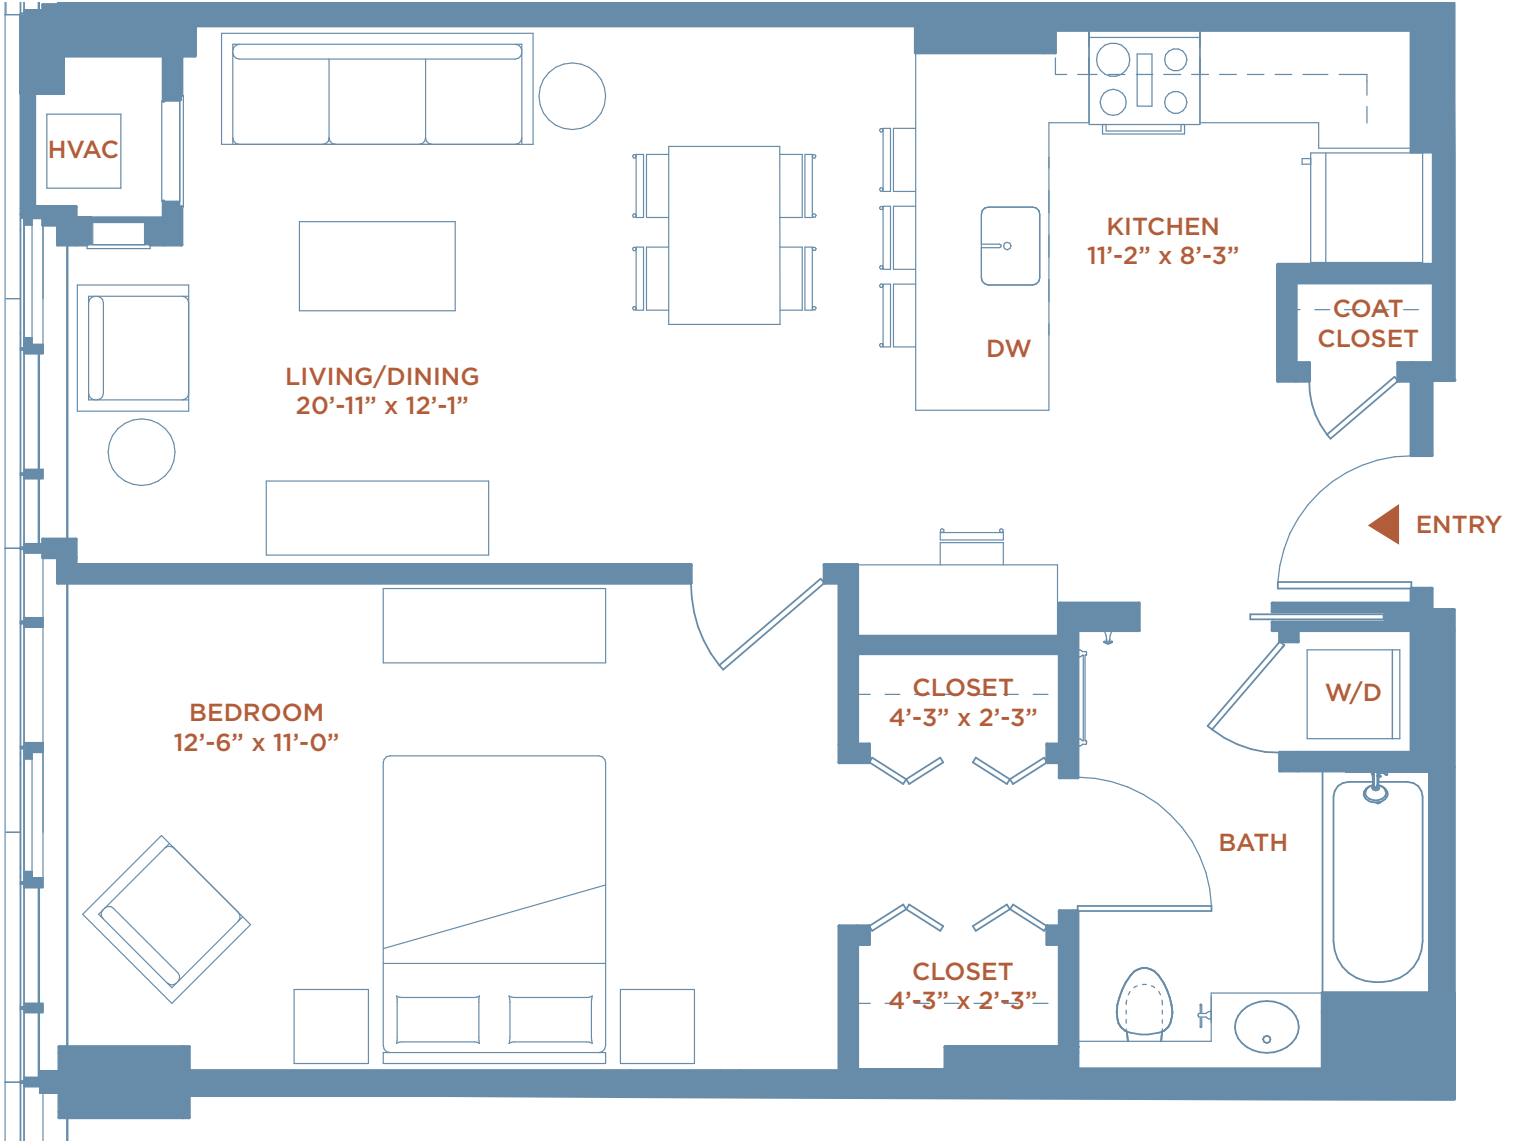

APARTMENT 2102

1 BR, 1 BA • 775 SQ. FT.

ONE
THEATER
SQUARE
LUXURY APARTMENTS

Apartment: _____ Rent: _____

OneTheaterSquare.com • 973.210.7242

2 Center Street, Newark, NJ 07102

Dimensions, features and specifications are approximate and subject to field variation, as well as change without notice.