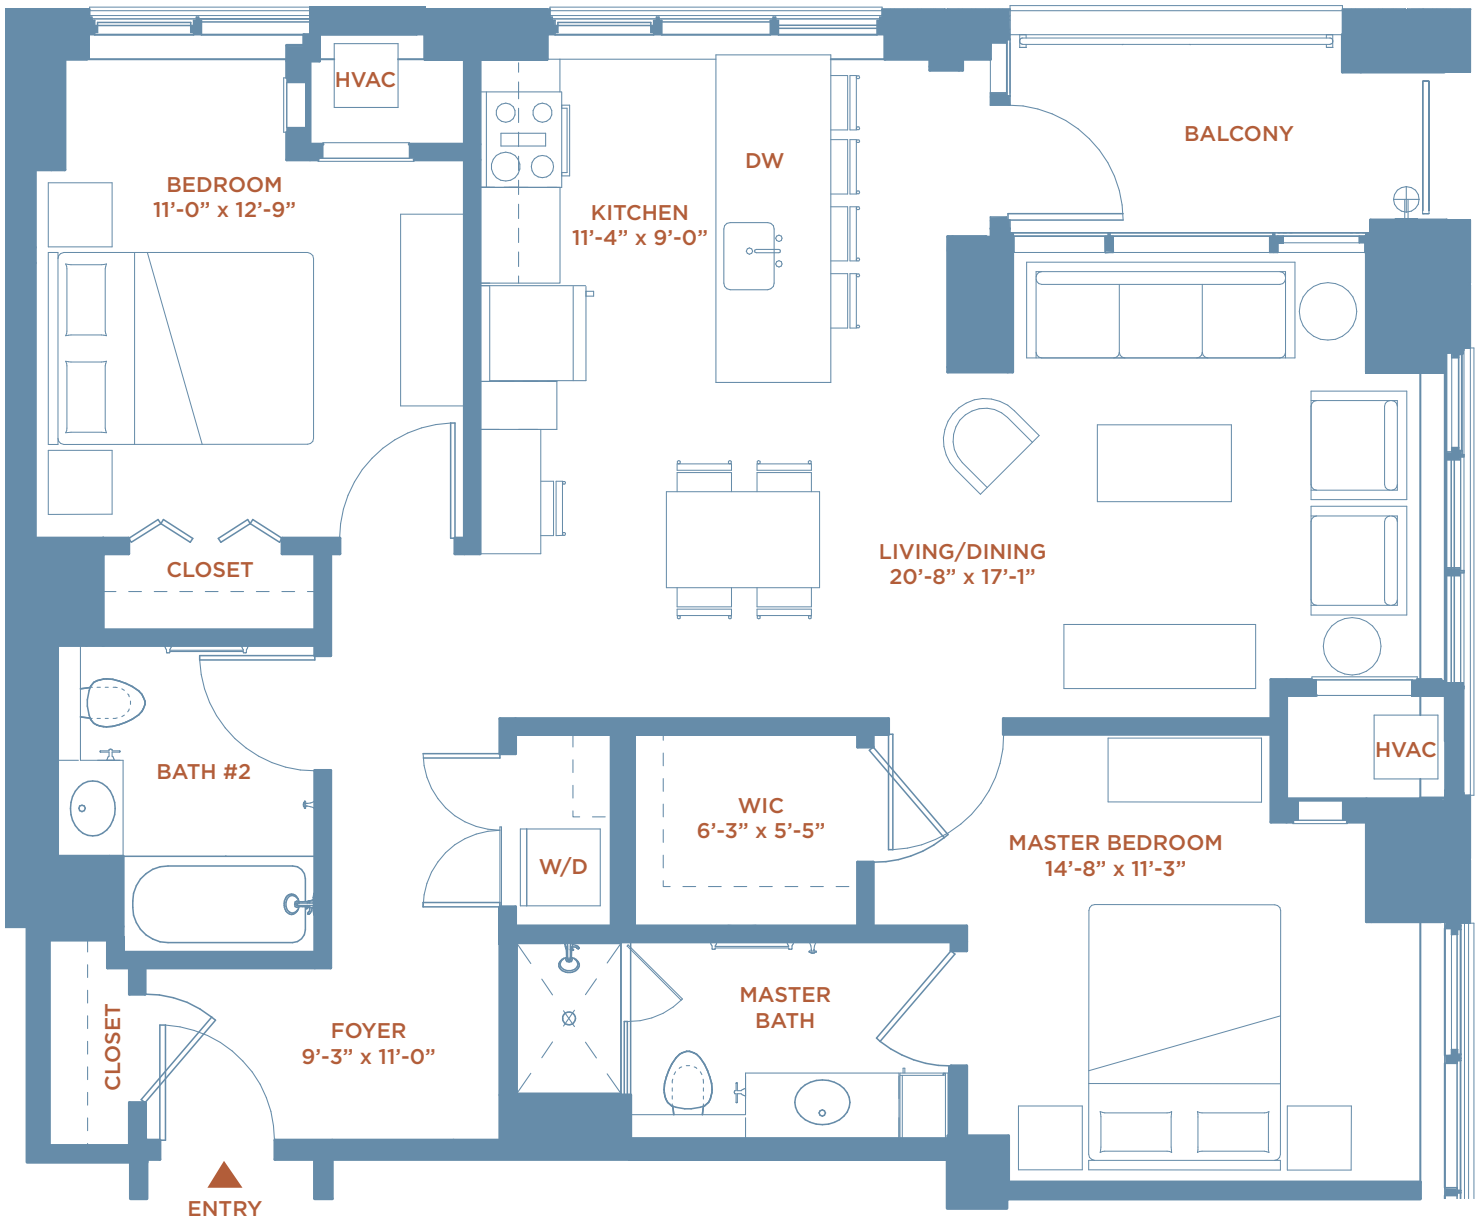

APARTMENT 608 – 2008

2 BR, 2 BA • 1,058 SQ. FT.

ONE
THEATER
SQUARE
LUXURY APARTMENTS

Apartment: _____ Rent: _____

OneTheaterSquare.com • 973.210.7242

2 Center Street, Newark, NJ 07102

Dimensions, features and specifications are approximate and subject to field variation, as well as change without notice.