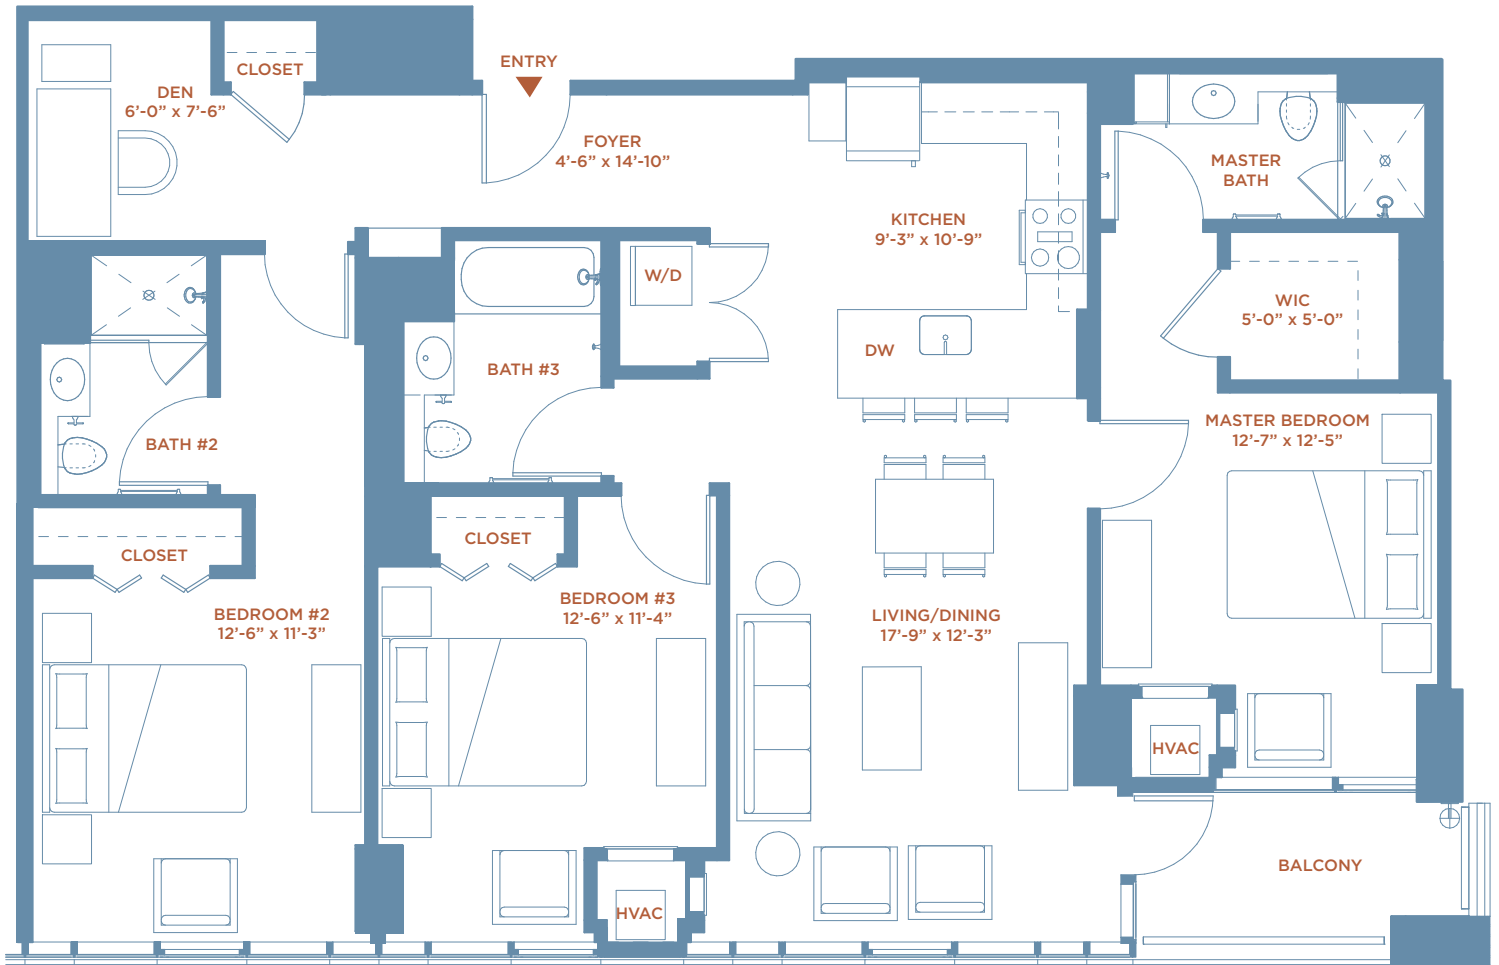

PH2201/PH2301

3 BR, 3 BA, Den • 1,432 SQ. FT.

ONE
THEATER
SQUARE
LUXURY APARTMENTS

Penthouse: _____ Rent: _____

OneTheaterSquare.com • 973.210.7242

2 Center Street, Newark, NJ 07102

Dimensions, features and specifications are approximate and subject to field variation, as well as change without notice.