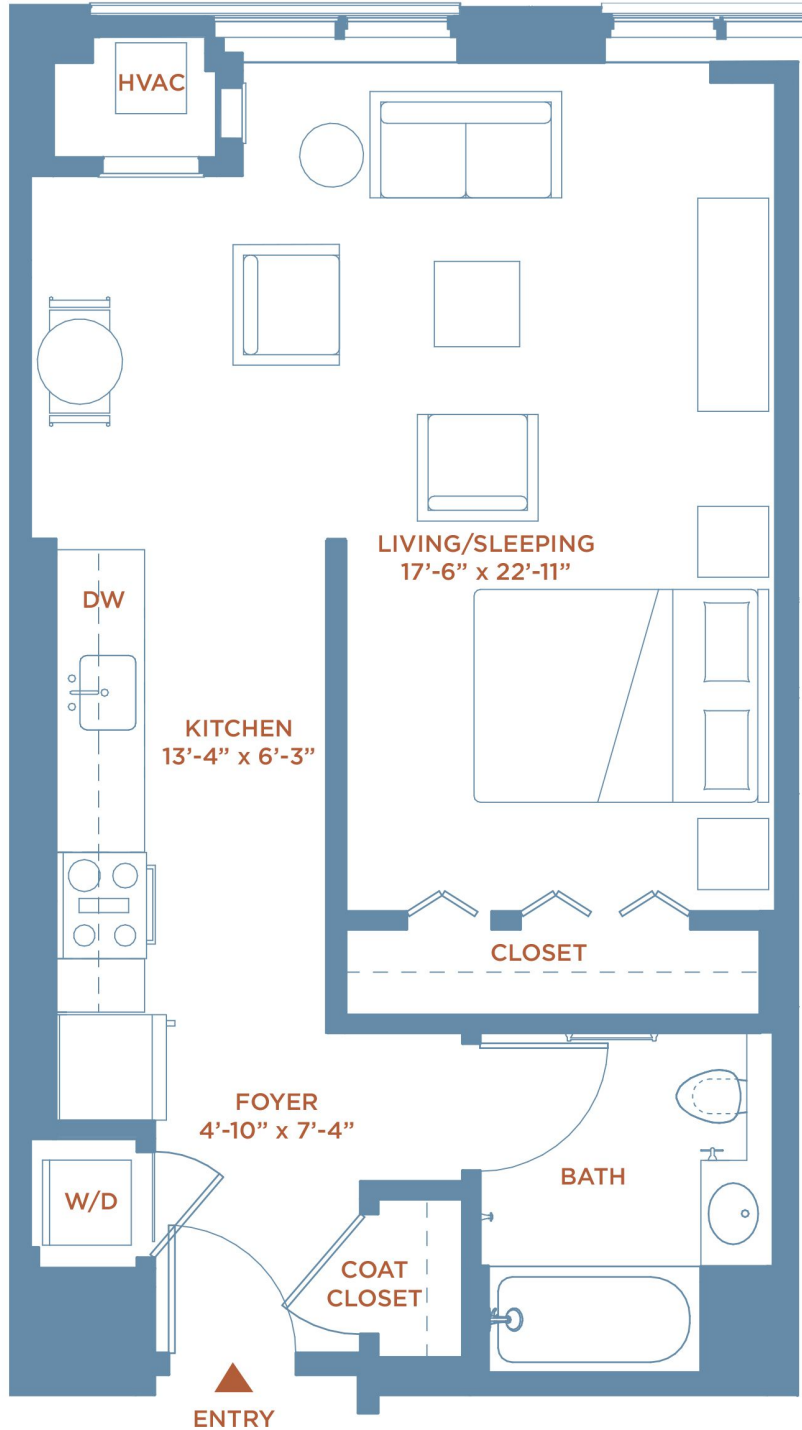

# APARTMENT 210

STUDIO • 564 SQ. FT.

ONE  
THEATER  
SQUARE  
LUXURY APARTMENTS

Apartment: \_\_\_\_\_ Rent: \_\_\_\_\_

OneTheaterSquare.com • 973.295.9900

2 Center Street, Newark, NJ 07102

Dimensions, features and specifications are approximate and subject to field variation, as well as change without notice.