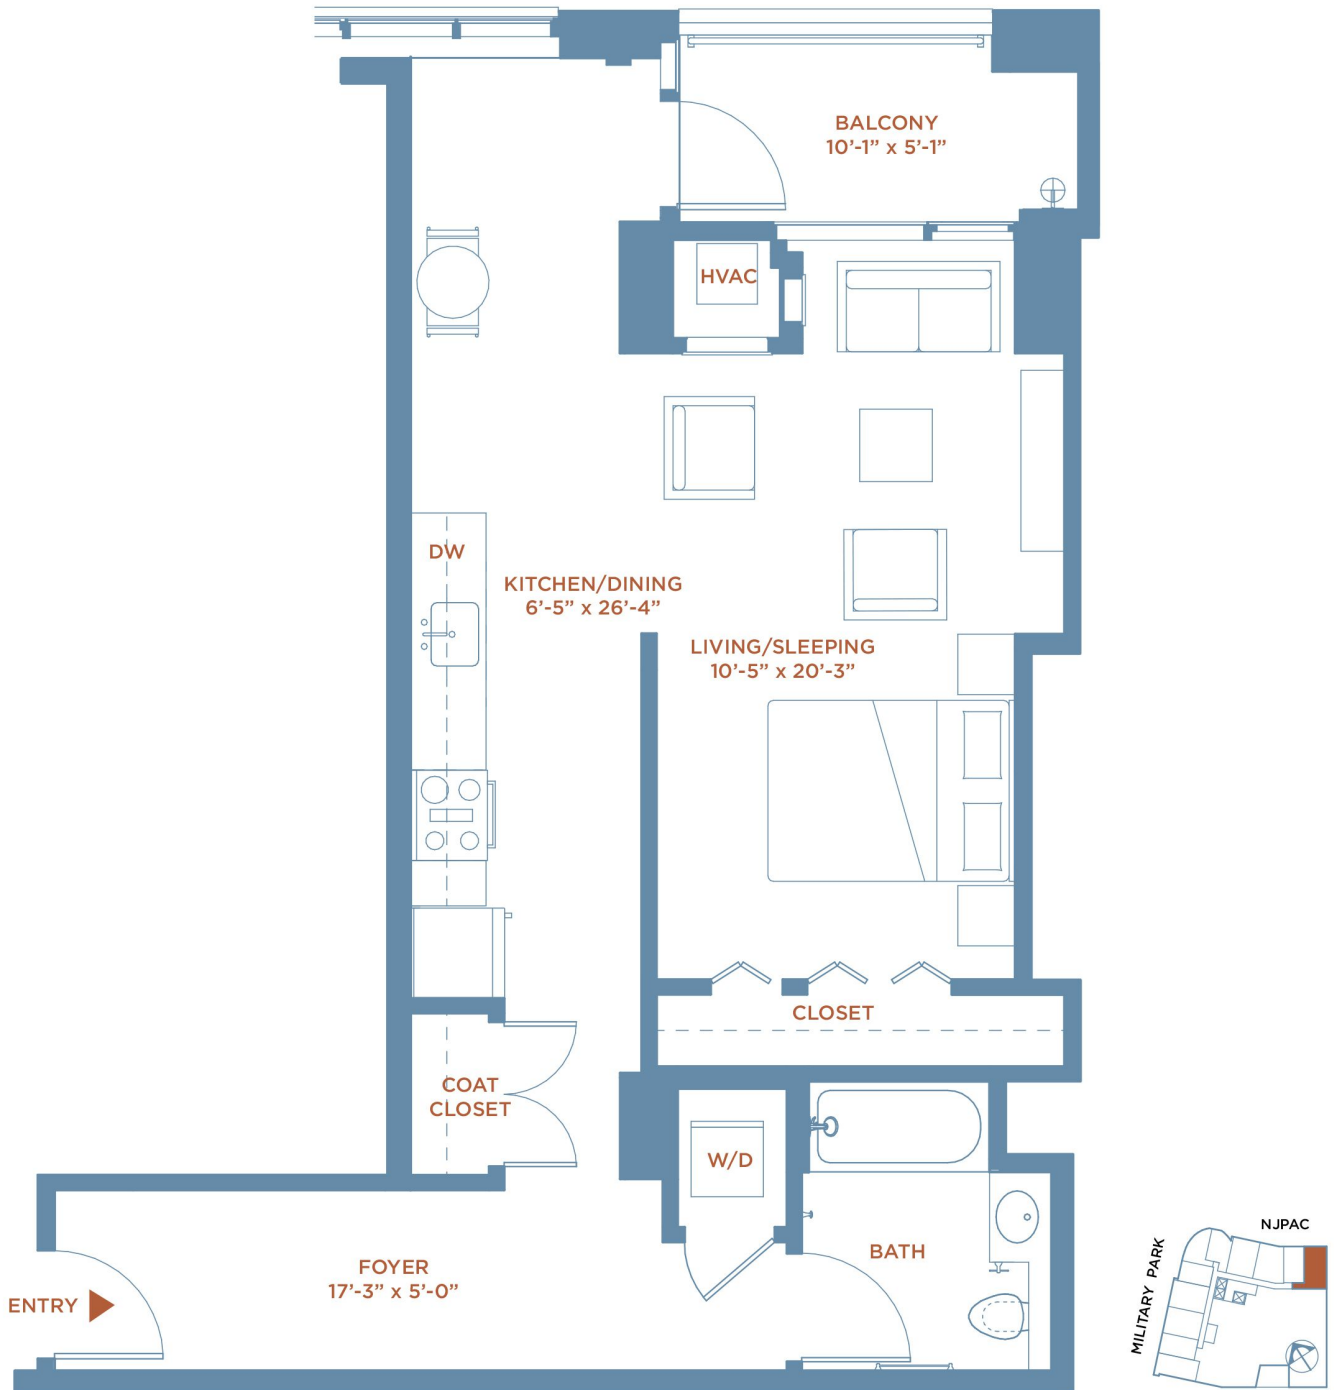

# APARTMENT 211

STUDIO • 705 SQ. FT.

ONE  
THEATER  
SQUARE  
LUXURY APARTMENTS

Apartment: \_\_\_\_\_ Rent: \_\_\_\_\_

OneTheaterSquare.com • 973.295.9900

2 Center Street, Newark, NJ 07102

Dimensions, features and specifications are approximate and subject to field variation, as well as change without notice.