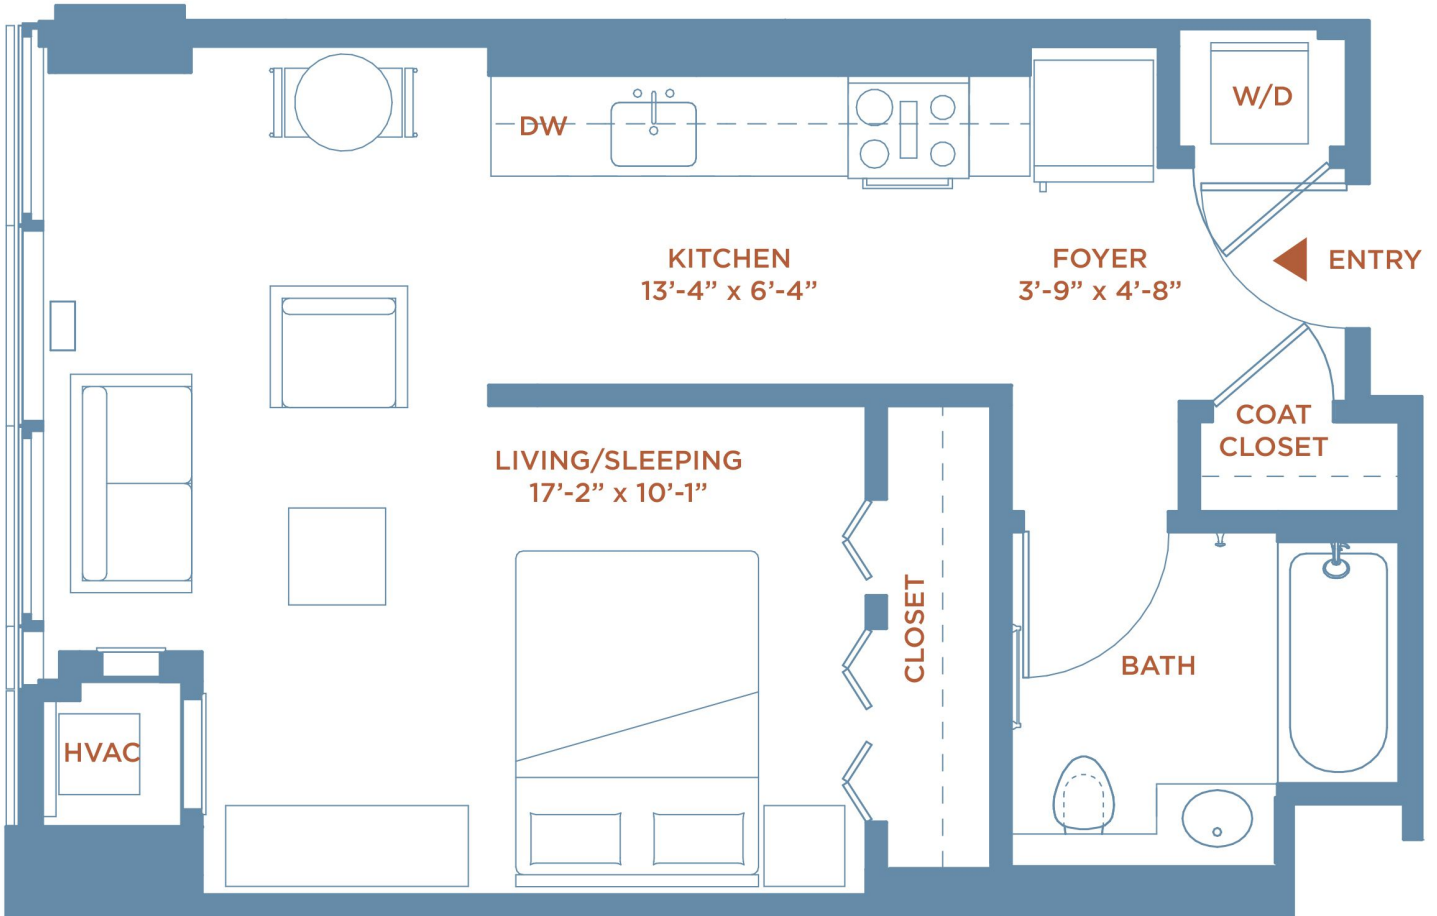

# APARTMENT 304 - 2004

STUDIO • 504 SQ. FT.

ONE  
THEATER  
SQUARE  
LUXURY APARTMENTS

Apartment: \_\_\_\_\_ Rent: \_\_\_\_\_

OneTheaterSquare.com • 973.295.9900

2 Center Street, Newark, NJ 07102

Dimensions, features and specifications are approximate and subject to field variation, as well as change without notice.