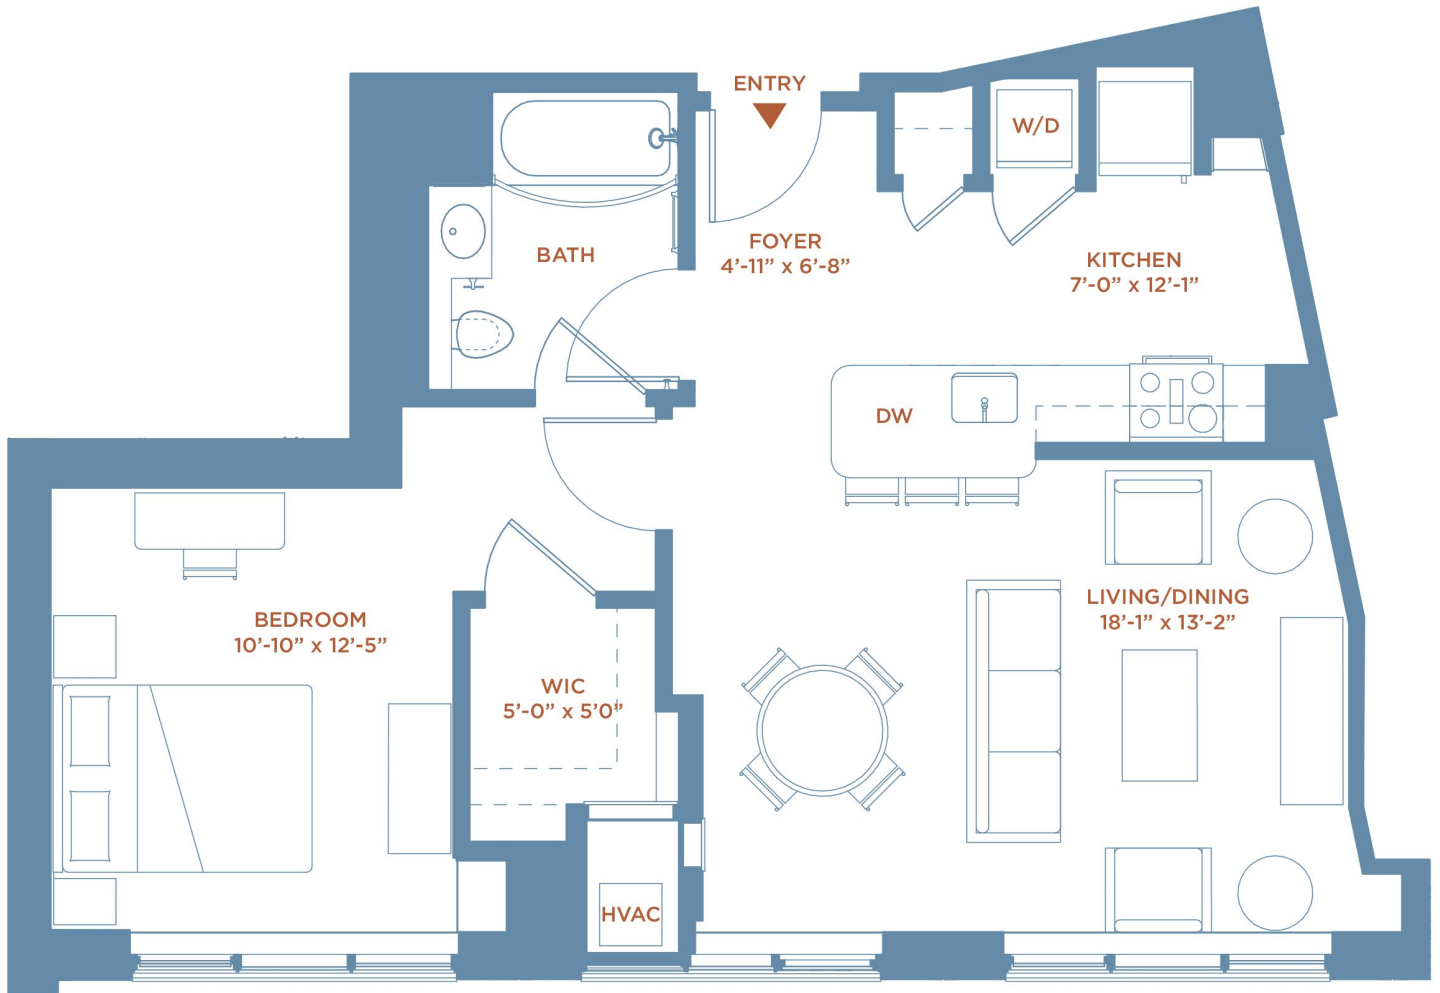

APARTMENT 310 – 2010

1 BR, 1 BA • 737 SQ. FT.

ONE
THEATER
SQUARE
LUXURY APARTMENTS

Apartment: _____ Rent: _____

OneTheaterSquare.com • 973.295.9900

2 Center Street, Newark, NJ 07102

Dimensions, features and specifications are approximate and subject to field variation, as well as change without notice.