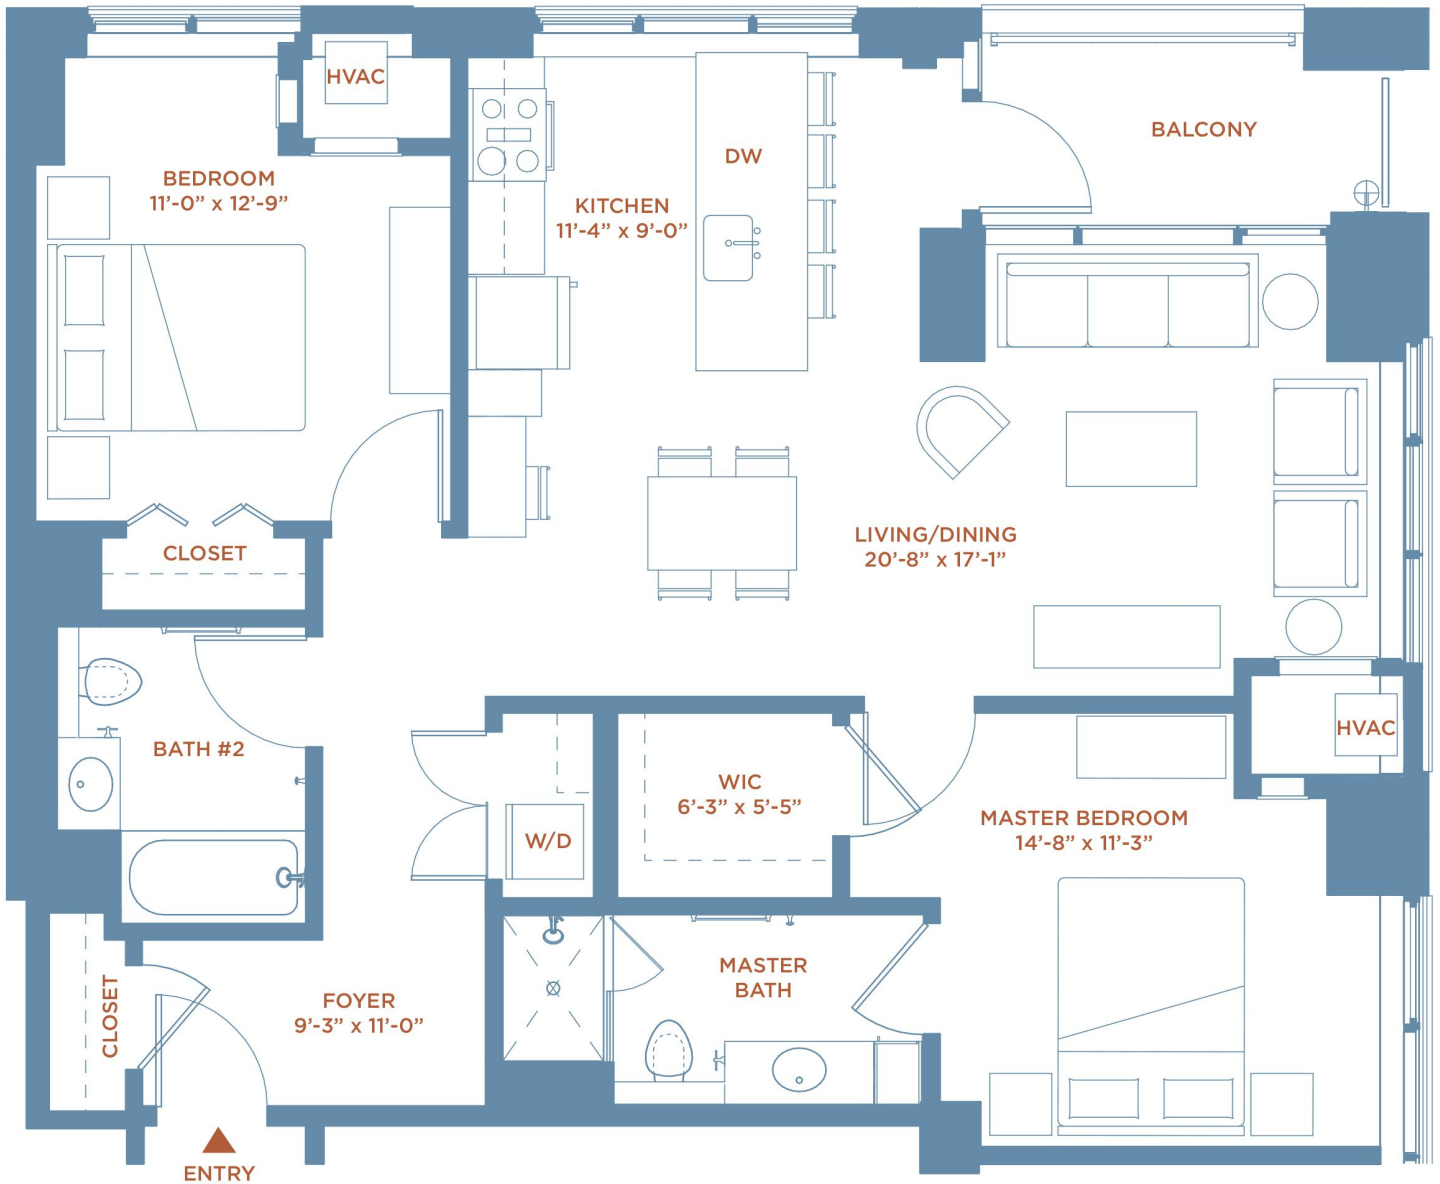

APARTMENT 608 - 2008

2 BR, 2 BA • 1,058 SQ. FT.

ONE
THEATER
SQUARE
LUXURY APARTMENTS

Apartment: _____ Rent: _____

OneTheaterSquare.com • 973.295.9900

2 Center Street, Newark, NJ 07102

Dimensions, features and specifications are approximate and subject to field variation, as well as change without notice.