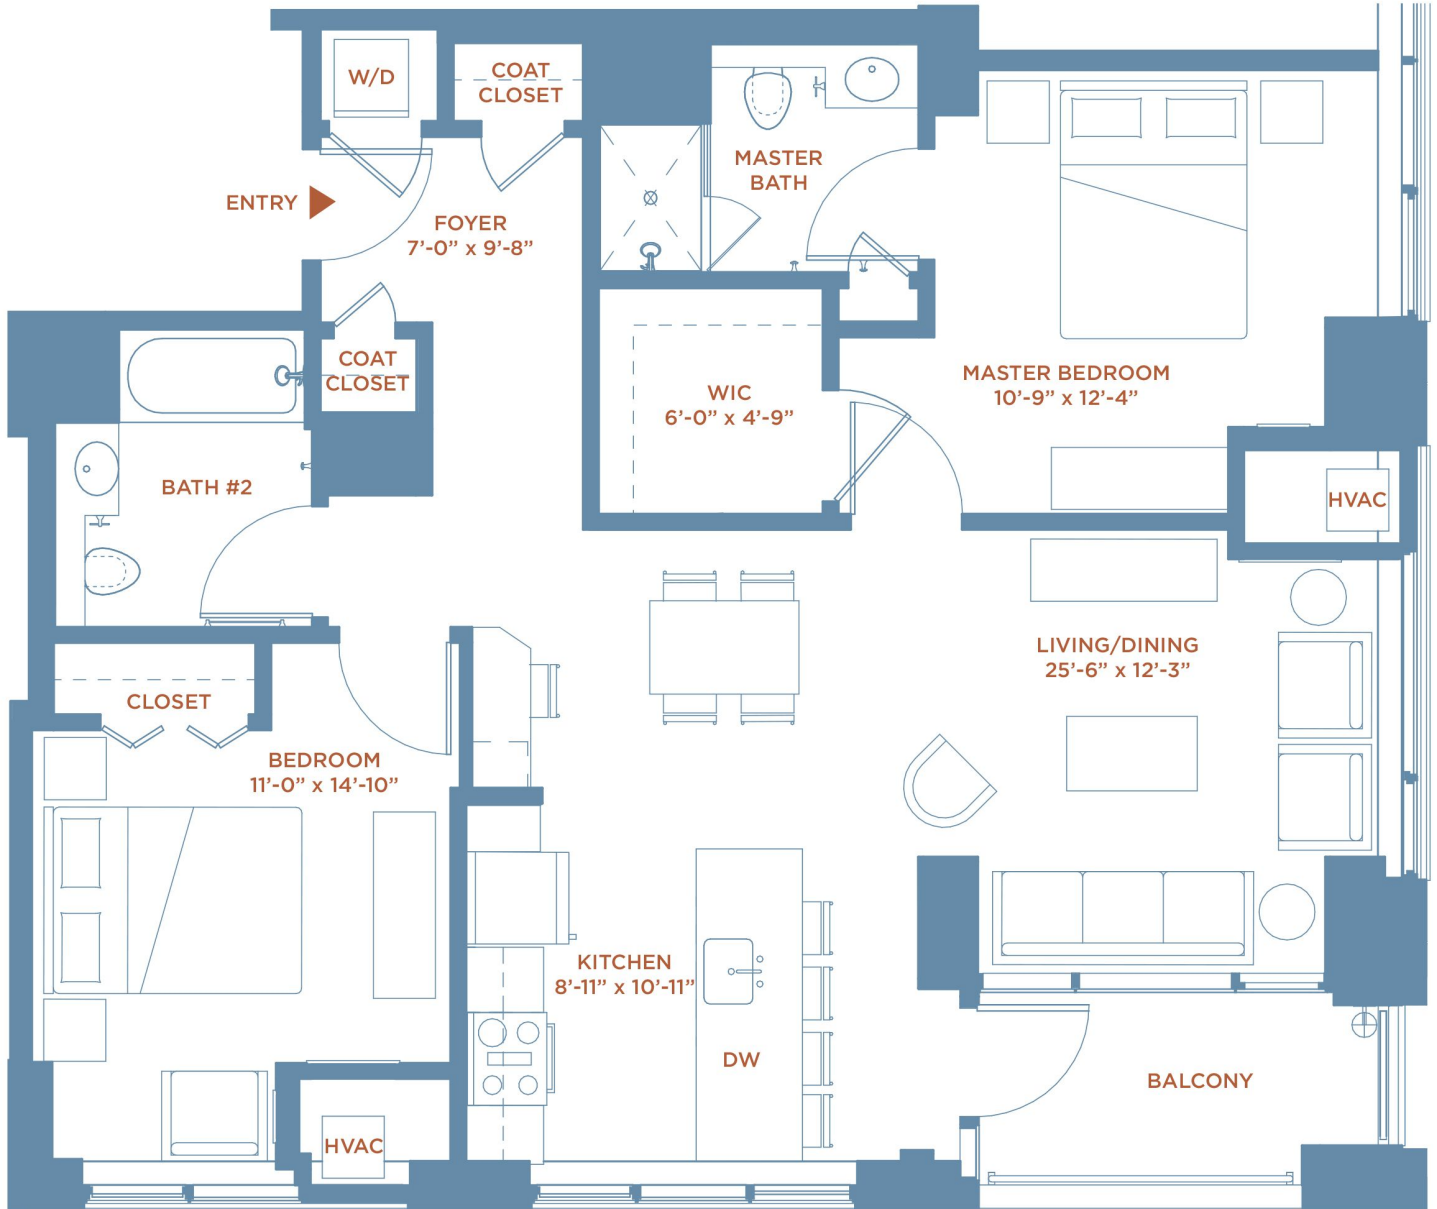

APARTMENT 609 – 2009

2 BR, 2 BA • 1,047 SQ. FT.

ONE
THEATER
SQUARE
LUXURY APARTMENTS

Apartment: _____ Rent: _____

OneTheaterSquare.com • 973.295.9900

2 Center Street, Newark, NJ 07102

Dimensions, features and specifications are approximate and subject to field variation, as well as change without notice.