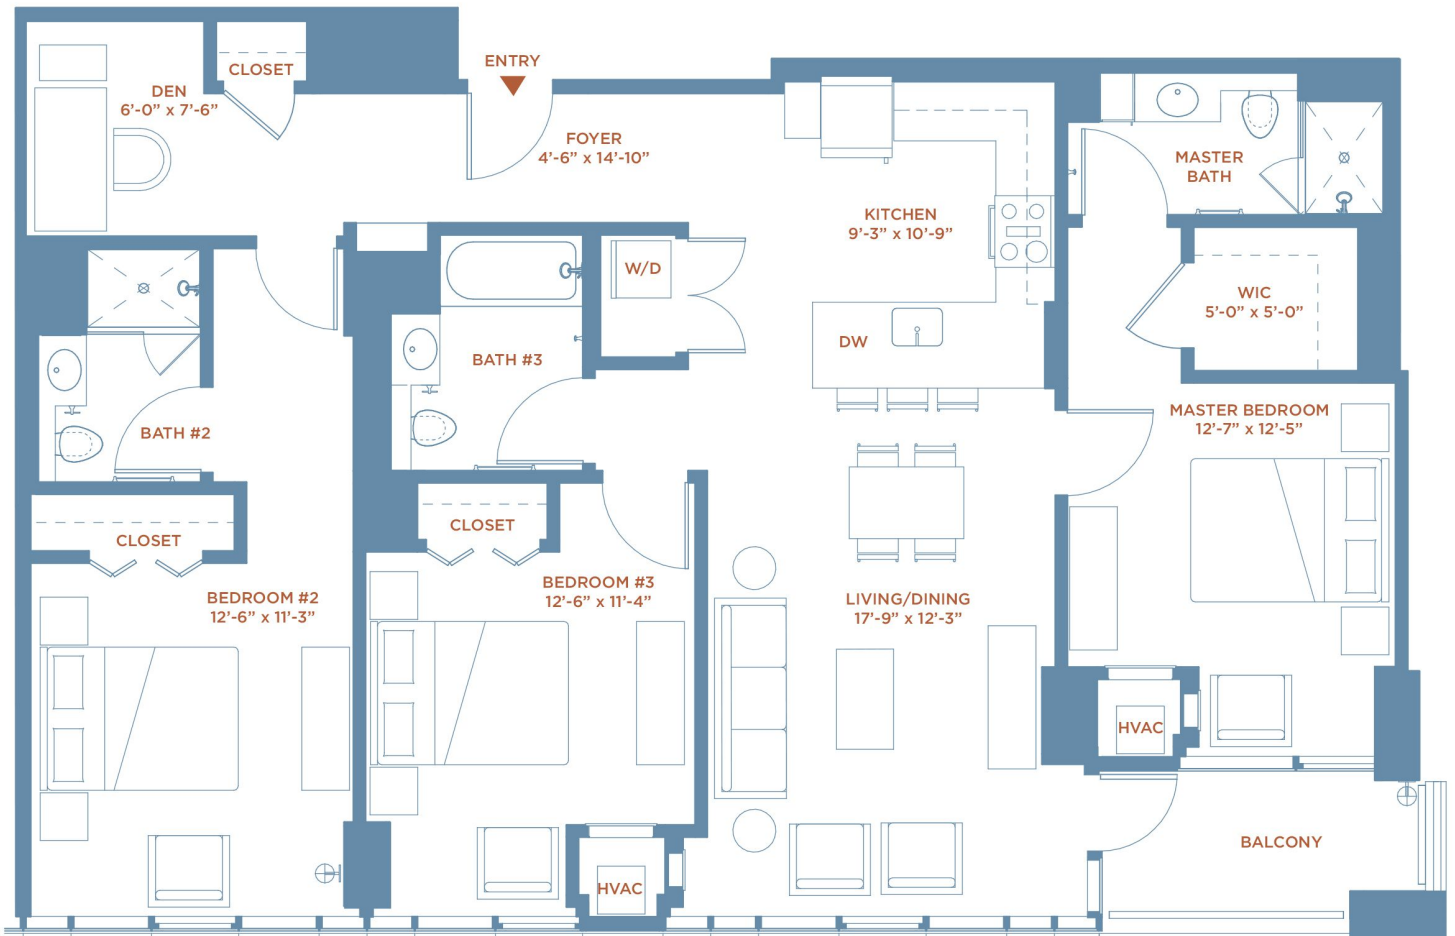

# PH2201/PH2301

3 BR, 3 BA, Den • 1,432 SQ. FT.

ONE  
THEATER  
SQUARE  
LUXURY APARTMENTS

Penthouse: \_\_\_\_\_ Rent: \_\_\_\_\_

OneTheaterSquare.com • 973.295.9900

2 Center Street, Newark, NJ 07102

Dimensions, features and specifications are approximate and subject to field variation, as well as change without notice.